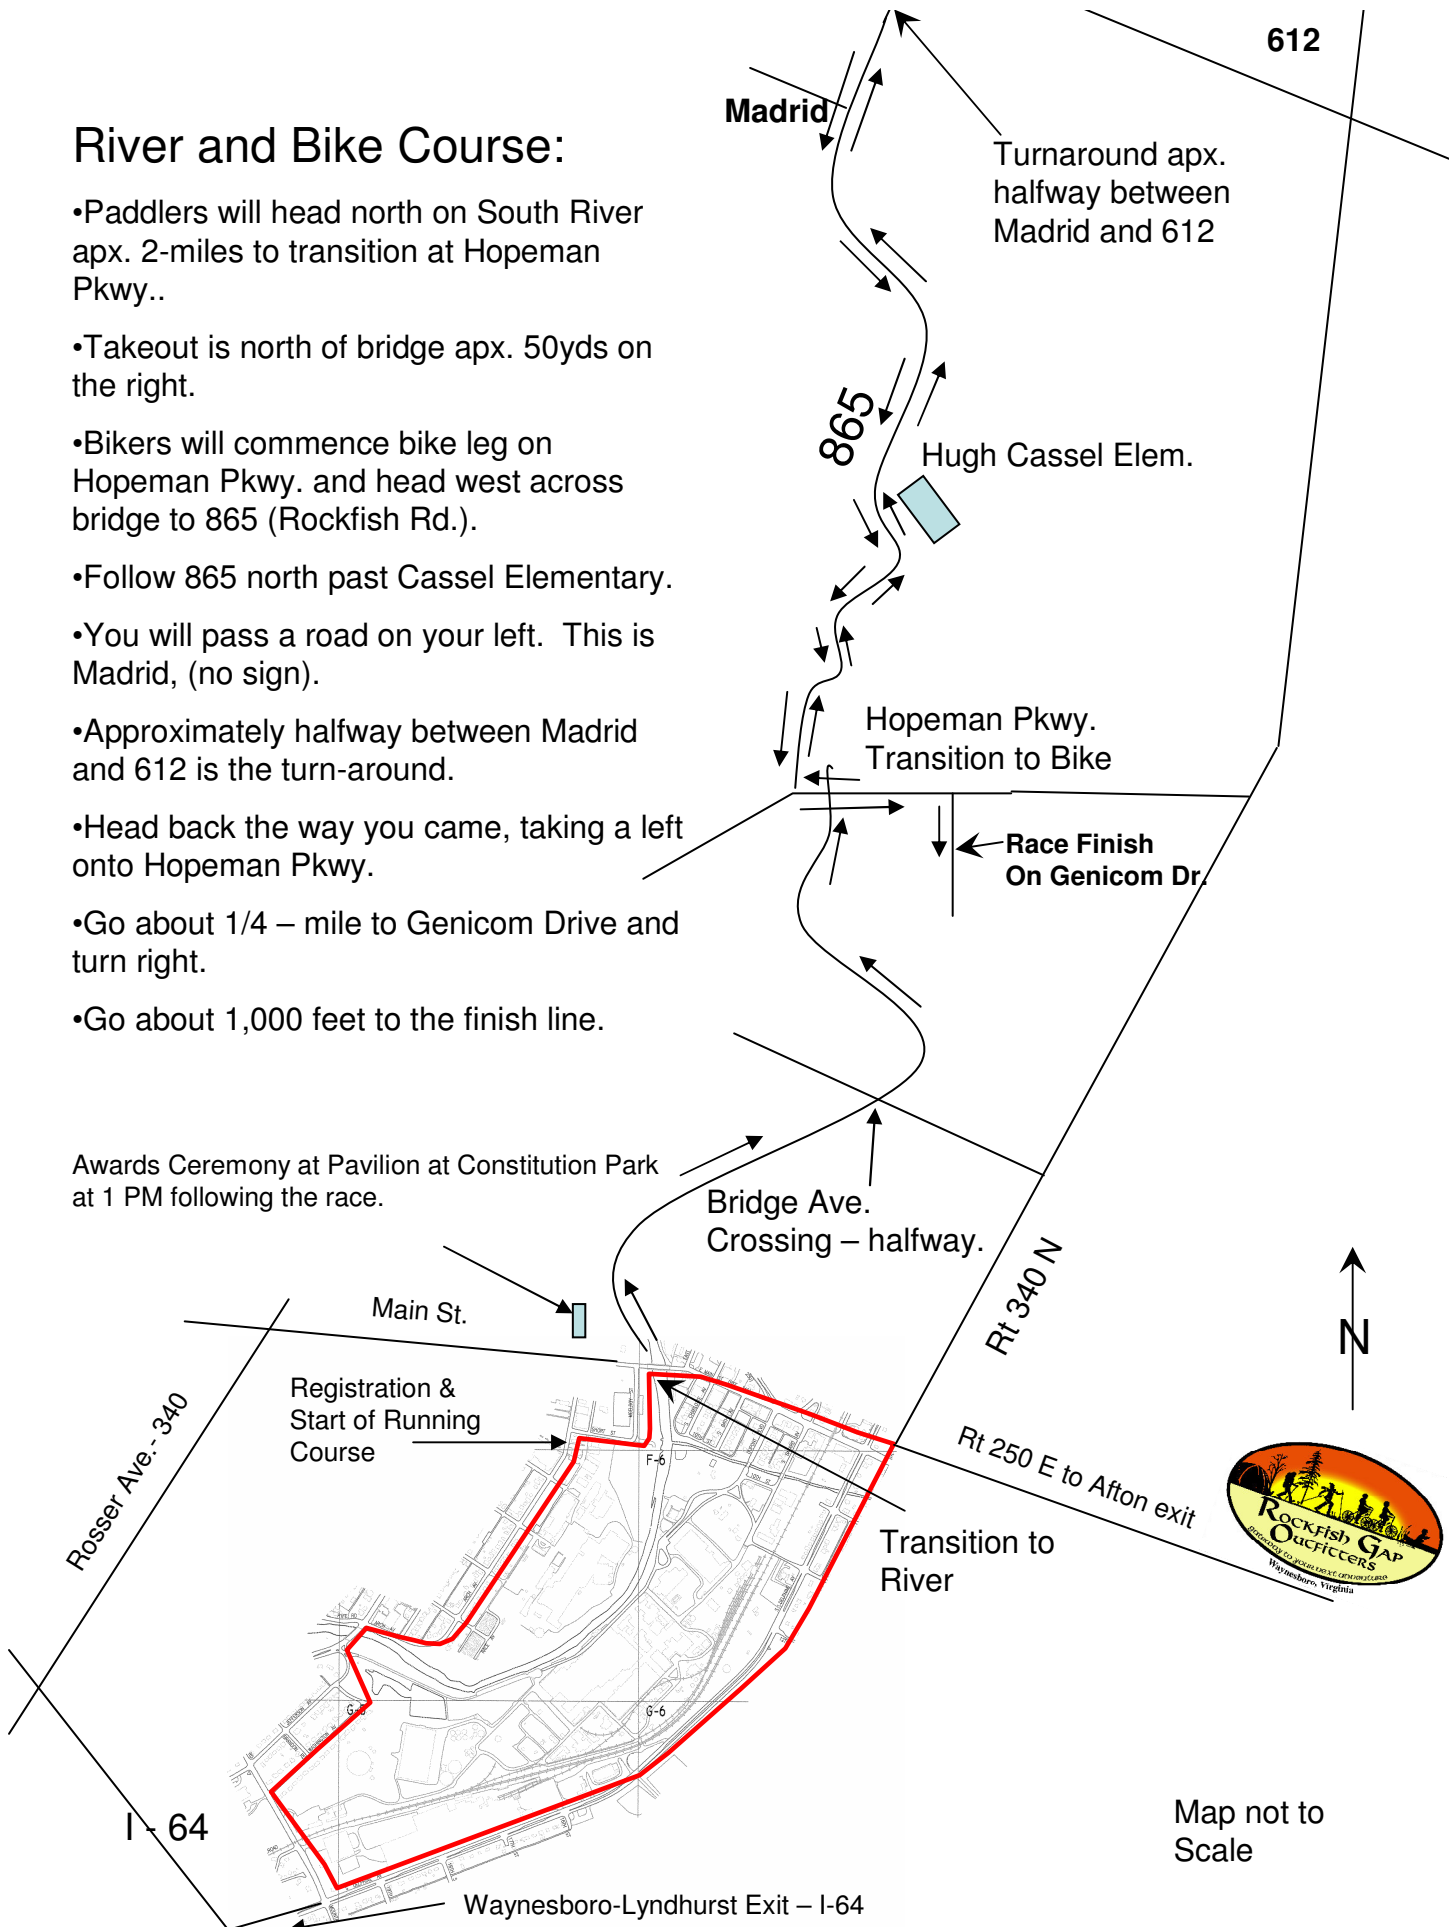

River and Bike Course:

- Paddlers will head north on South River apx. 2-miles to transition at Hopeman Pkwy..
- Takeout is north of bridge apx. 50yds on the right.
- Bikers will commence bike leg on Hopeman Pkwy. and head west across bridge to 865 (Rockfish Rd.).
- Follow 865 north past Cassel Elementary.
- You will pass a road on your left. This is Madrid, (no sign).
- Approximately halfway between Madrid and 612 is the turn-around.
- Head back the way you came, taking a left onto Hopeman Pkwy.
- Go about 1/4 – mile to Genicom Drive and turn right.
- Go about 1,000 feet to the finish line.

Awards Ceremony at Pavilion at Constitution Park at 1 PM following the race.

Map not to Scale